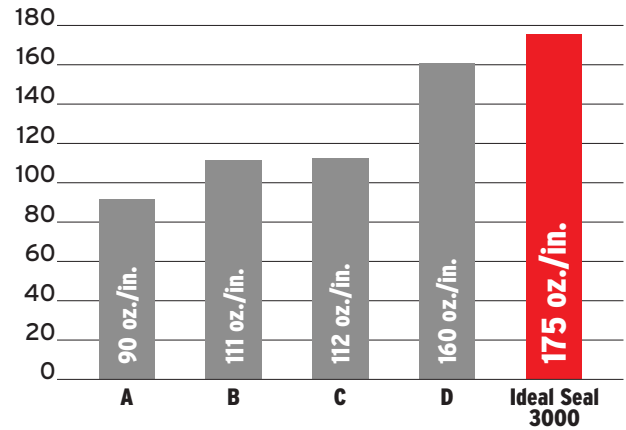

IDEAL SEAL[®] 3000

MASTIC FOIL TAPE

Jump Start Your Next Job

Finally!
A liner that's
frustration-free

IDEAL SEAL[®] 3000

A MASTIC FOIL TAPE WITH A QUICK START LINER AND THE STRONGEST BOND

Who could afford to spend more than a minute just trying to peel the liner from the tape?

Not us! We compared four prominent mastic brands to Ideal Seal 3000 in a time test and found that our tape was up to 20x faster to get started, thanks to our innovative liner design. A competitive product could take over a minute just to get started, while Ideal Seal 3000 took an average of 4 seconds. To jump start your next job, save valuable time with Ideal Seal 3000 mastic foil tape.

Ideal Seal 3000's revolutionary new liner gets you started **20x faster**

A mastic foil tape with a bond that's **90% stronger**

PRODUCT NUMBER	DESCRIPTION	COLOR	ADHESIVE SYSTEM	TOTAL THICKNESS mils (mm)	ADHESION TO STEEL oz./in. (N/25mm)	TENSILE STRENGTH lbs./in. (N/25mm)	APPROVALS
Ideal Seal [®] 3000	Mastic foil tape	Printed Aluminum	Rubber	17 (0.43)	175 (48)	25 (109)	UL 181B-FX Listed